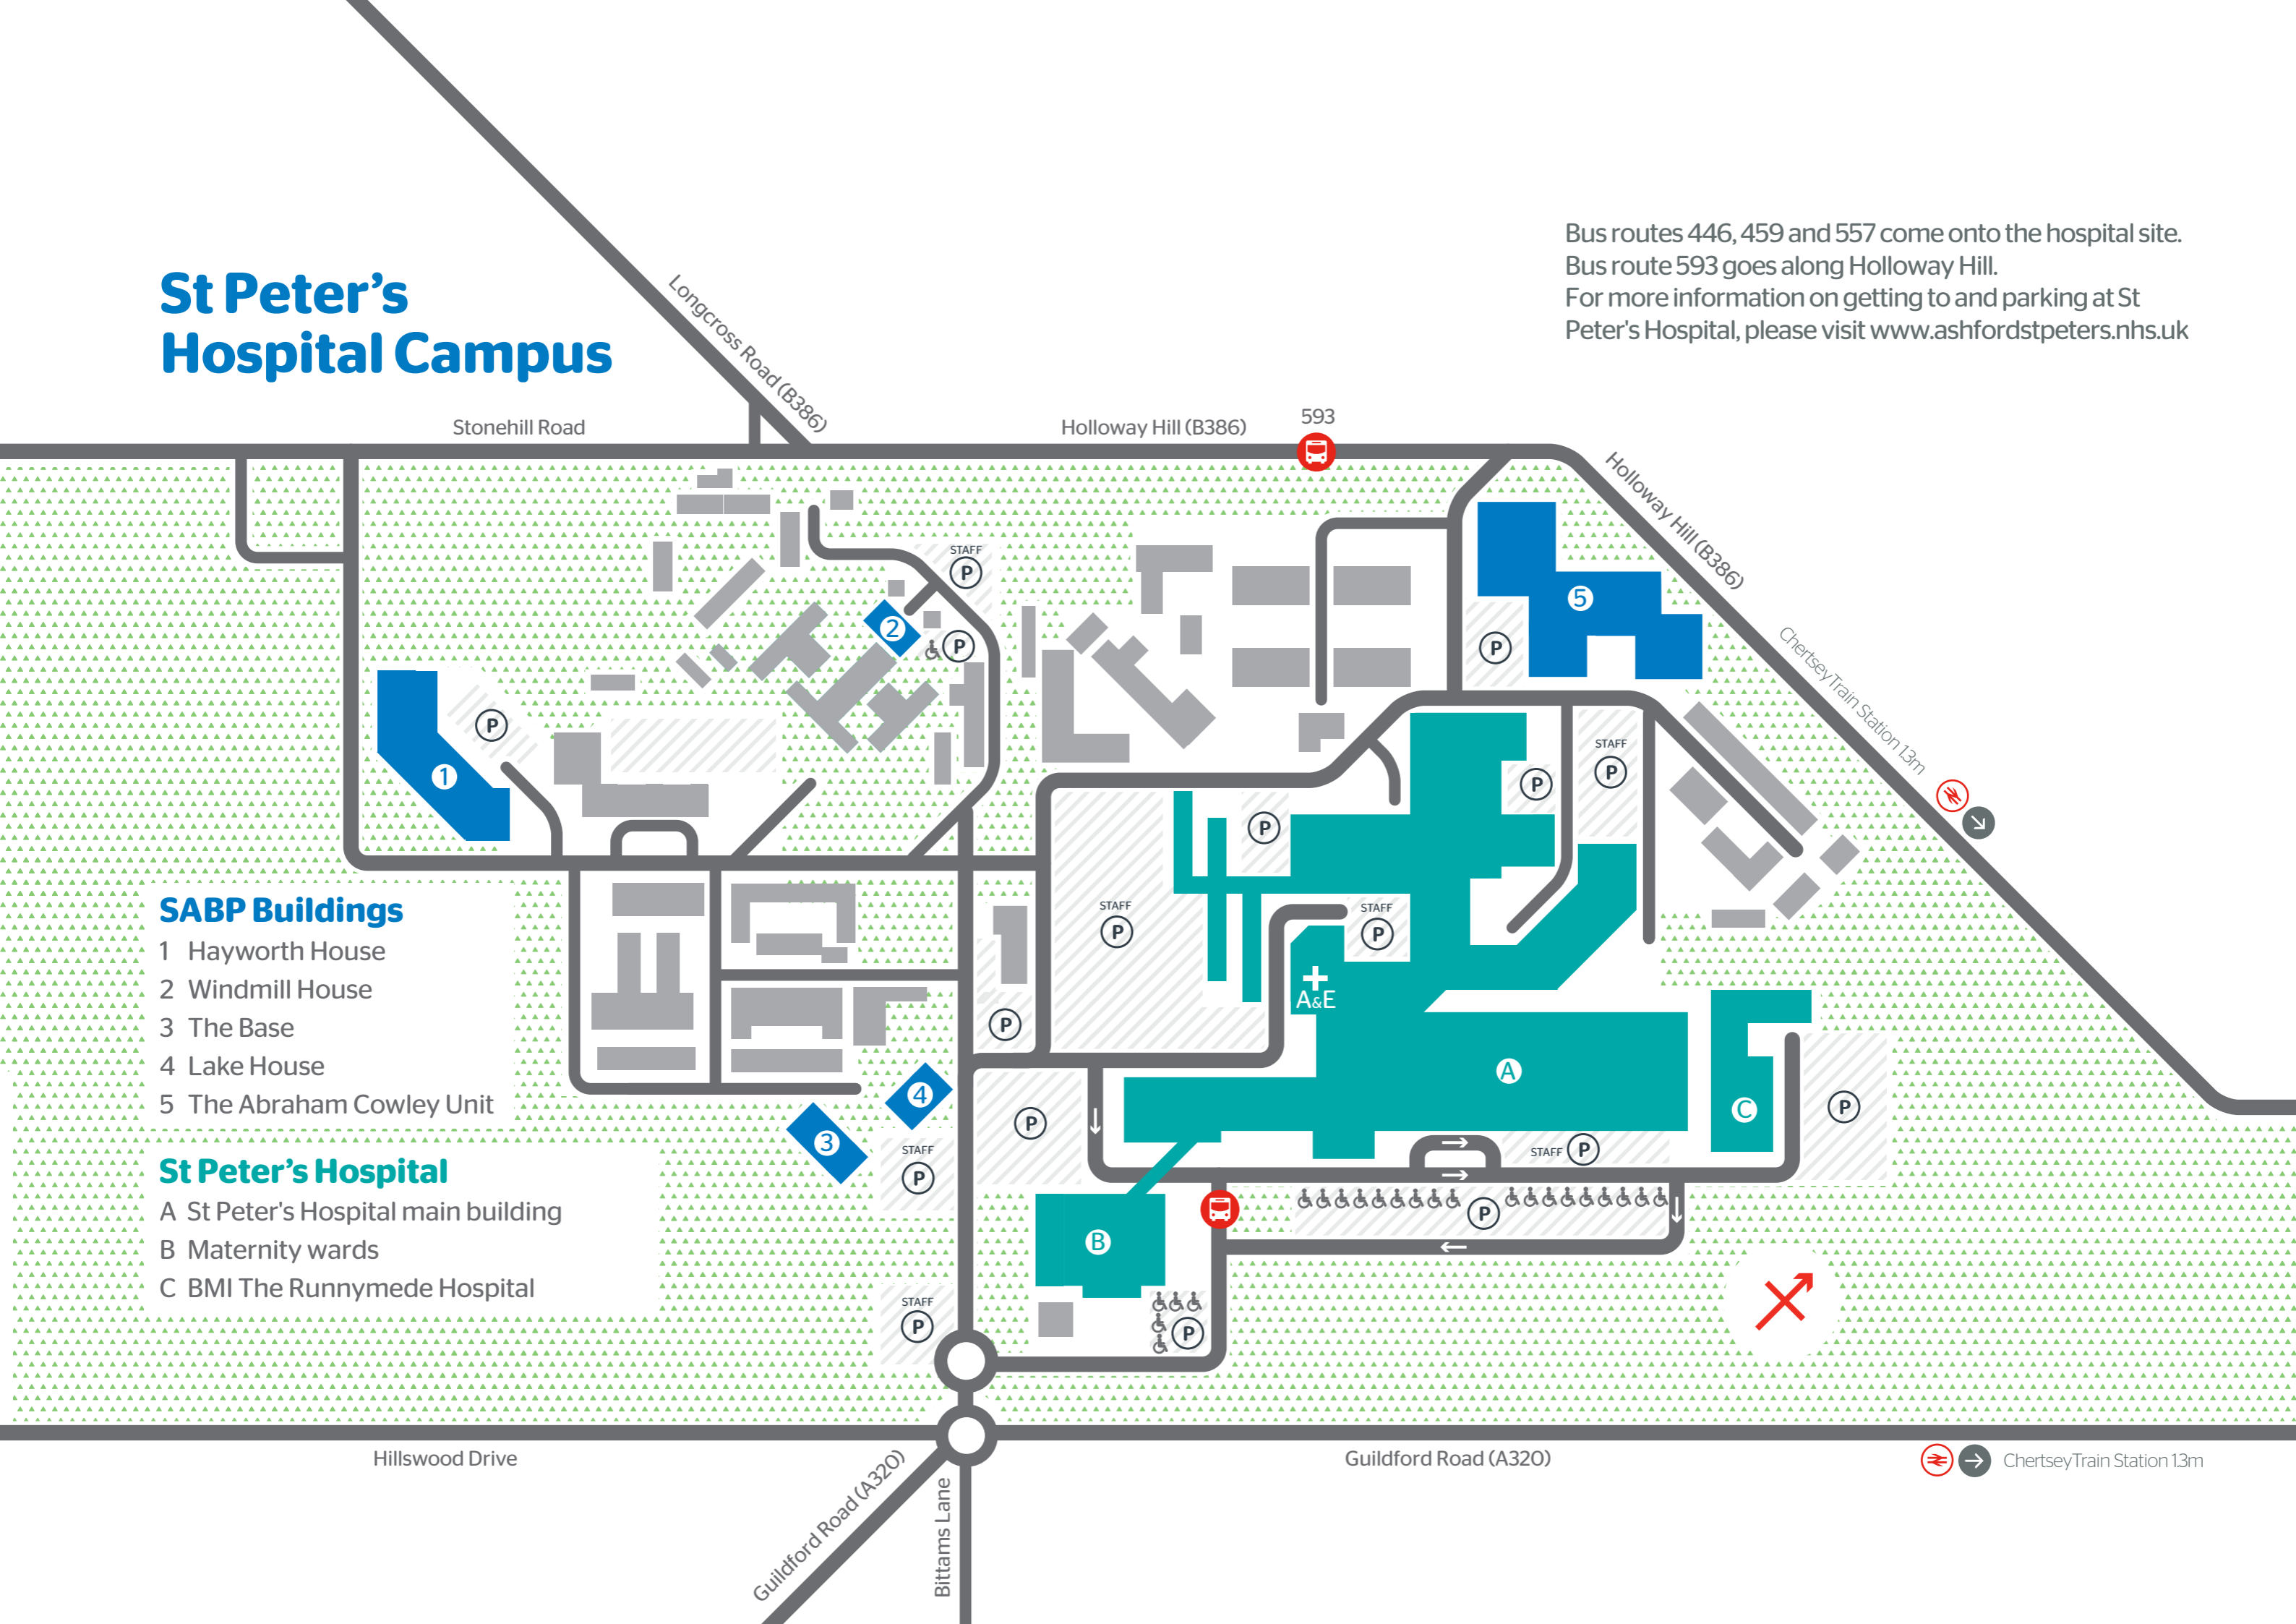

St Peter's Hospital Campus

Bus routes 446, 459 and 557 come onto the hospital site.
 Bus route 593 goes along Holloway Hill.
 For more information on getting to and parking at St Peter's Hospital, please visit www.ashfordstpeters.nhs.uk

SABP Buildings

- 1 Hayworth House
- 2 Windmill House
- 3 The Base
- 4 Lake House
- 5 The Abraham Cowley Unit

St Peter's Hospital

- A St Peter's Hospital main building
- B Maternity wards
- C BMI The Runnymede Hospital

Chertsey Train Station 1.3m